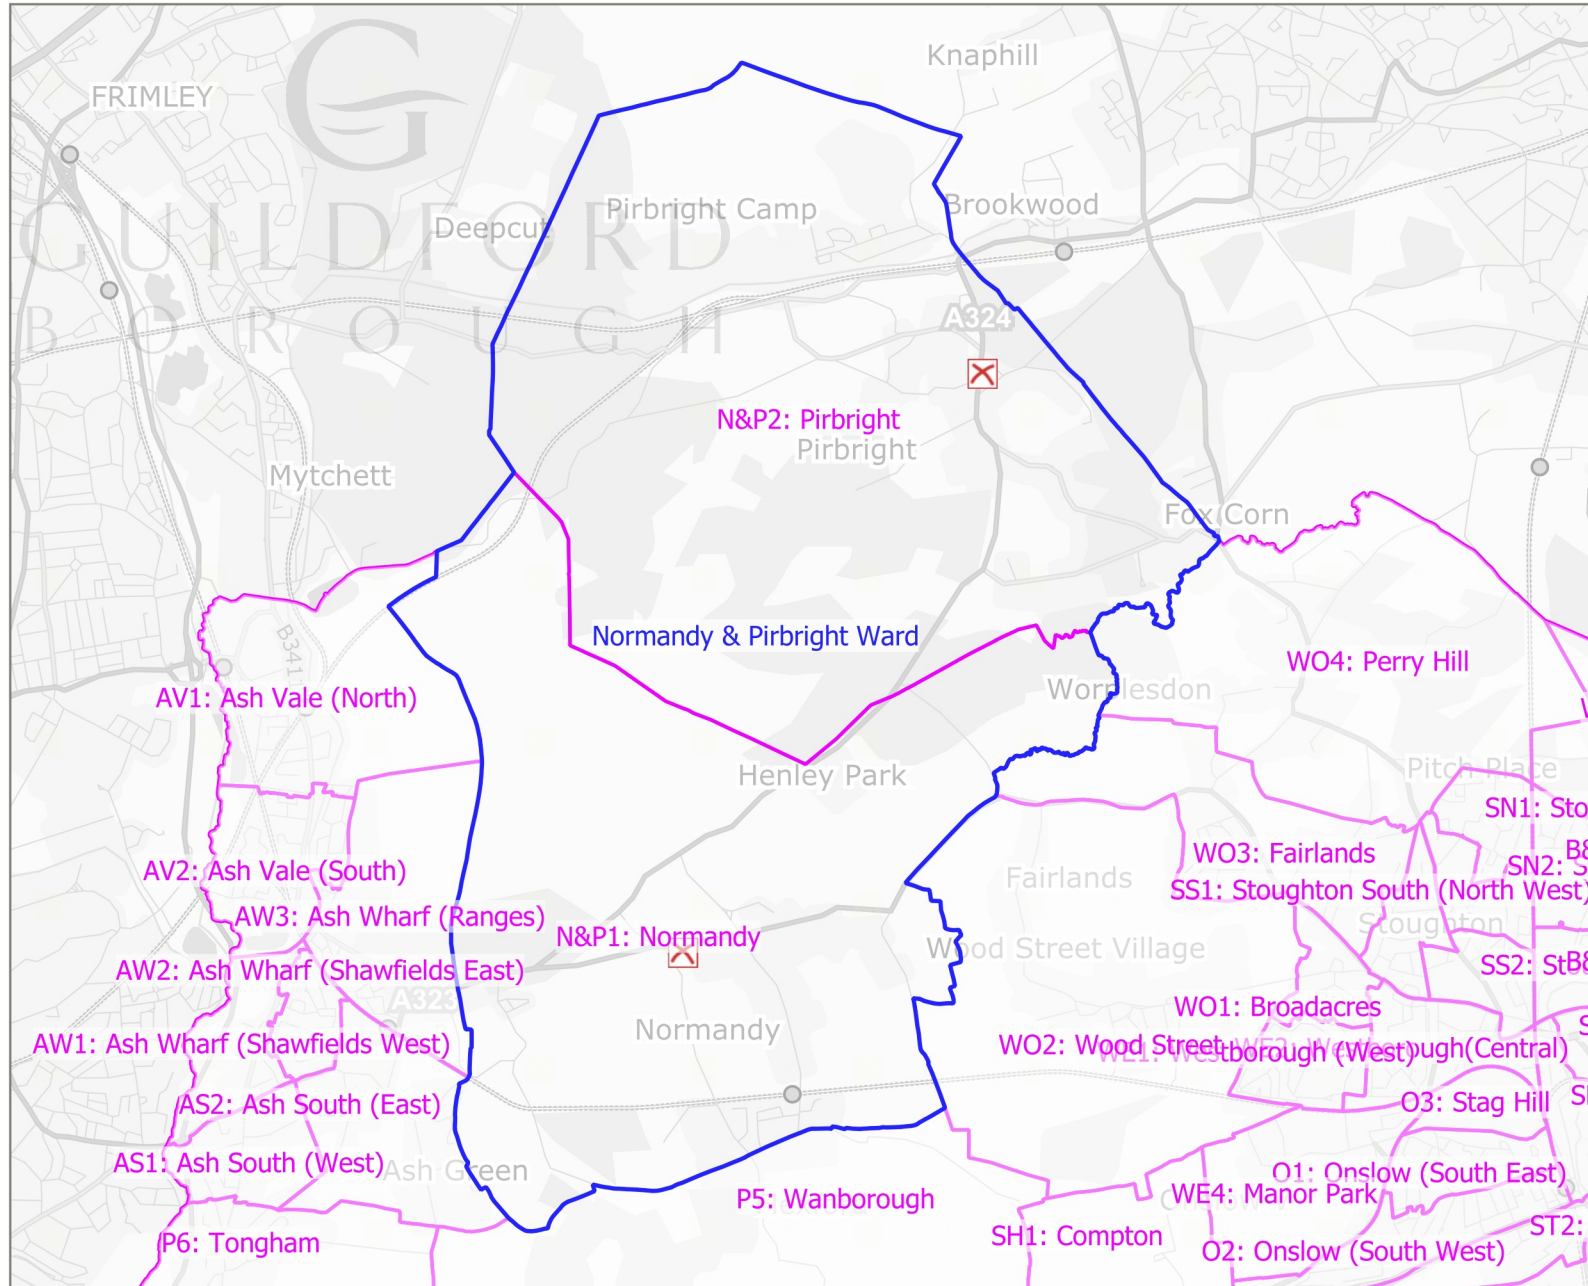

Ward and Polling District Boundaries - Normandy & Pirbright Ward

Legend

- Ward Boundary
- Polling District
- X Polling Station

Polling Station List

St Marks Hall

Pirbright Village Hall

Publication Date: 2022-11-25

Scale at A4:
Diagrammatic

© Crown Copyright 2022. Guildford Borough Council.
Licence No. 100019625.

GUILDFORD
BOROUGH